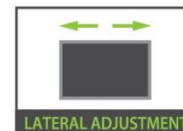

iMount
pro

19" - 42"
48_{cm} - 106_{cm}

IMP-F1942

Fixed

- VESA & Non VESA:
up to 200x200mm
- Weight: up to 66lbs/ 30kg
- Distance from wall: 0.8"/ 2cm
- Color: ● Metallic Black

Price:

Barcode/ UPC:

19" - 42"
48_{cm} - 106_{cm}

IMP-TC1942

Tilt

- VESA & Non VESA:
up to 200x200mm
- Weight: up to 88lbs/ 40kg
- Distance from wall: 2.8"/ 7cm
- Color: ● Metallic Black

Price:

Barcode/ UPC:

26" - 66"
66_{cm} - 165_{cm}

IMP-FC2665

Fixed

- VESA & Non VESA:
up to 400x400mm
- Weight: up to 110lbs/ 50kg
- Distance from wall: 1.2"/ 3.1cm
- Color: ● Metallic Black

Price:

Barcode/ UPC:

26" - 66"
66_{cm} - 165_{cm}

IMP-TC2665

Tilt

- VESA & Non VESA:
up to 400x400mm
- Weight: up to 66bs/ 30kg
- Distance from wall: Min. 2.8"/ 7.1cm
- Color: ● Metallic Black

Price:

Barcode/ UPC:

26" - 60"

66_{cm} - 152_{cm}

IMP-FMC2660

Full Motion 4

- VESA & Non VESA:
up to 400x400mm
- Weight: up to 55lbs/ 25kg
- Distance from wall:
Min. 2.3" / 5.8cm | Max. 17.5" / 44.4cm
- Color: ● Metallic Black