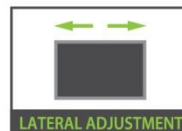

Price:

Barcode/ UPC:

42" - 90"

106_{cm} - 229_{cm}

IMP-FC4290

Fixed

- VESA & Non VESA:
up to 400x400mm
- Weight: up to 132lbs/ 60kg
- Distance from wall: 1.1"/ 2.7cm
- Color: ● Metallic Black

Price:

Barcode/ UPC:

42" - 90"
106_{cm} - 229_{cm}

IMP-TC4290

Tilt

- VESA & Non VESA:
up to 400x400mm
- Weight: up to 132lbs/ 60kg
- Distance from wall: 2.8"/ 7.1cm
- Color: ● Metallic Black

Price:

Barcode/ UPC: