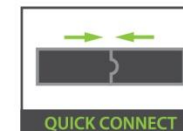

26" - 66"
66_{cm} - 165_{cm}

IMP-TC2665

Tilt

- VESA & Non VESA:
  up to 400x400mm
- Weight: up to 66bs/ 30kg
- Distance from wall: Min. 2.8"/ 7.1cm
- Color: ● Metallic Black

Price:

Barcode/ UPC: