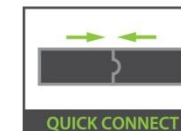

IMP-TC1942

Tilt

- VESA & Non VESA:
up to 200x200mm
- Weight: up to 88lbs/ 40kg
- Distance from wall: 2.8"/ 7cm
- Color: ● Metallic Black

Price:

Barcode/ UPC:

26" - 66"
66_{cm} - 165_{cm}

IMP-FC2665

Fixed

- VESA & Non VESA:
up to 400x400mm
- Weight: up to 110lbs/ 50kg
- Distance from wall: 1.2"/ 3.1cm
- Color: ● Metallic Black

Price:

Barcode/ UPC:

26" - 66"
66_{cm} - 165_{cm}

IMP-TC2665

Tilt

- VESA & Non VESA:
up to 400x400mm
- Weight: up to 66bs/ 30kg
- Distance from wall: Min. 2.8"/ 7.1cm
- Color: ● Metallic Black