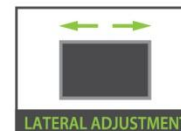

iMount
pro

19" - 42"
48_{cm} - 106_{cm}

IMP-F1942

Fixed

- VESA & Non VESA:
up to 200x200mm
- Weight: up to 66lbs/ 30kg
- Distance from wall: 0.8"/ 2cm
- Color: ● Metallic Black

Price:

Barcode/ UPC:

19" - 42"
48_{cm} - 106_{cm}

IMP-TC1942

Tilt

- VESA & Non VESA:
up to 200x200mm
- Weight: up to 88lbs/ 40kg
- Distance from wall: 2.8"/ 7cm
- Color: ● Metallic Black

Price:

Barcode/ UPC:

26" - 66"
66_{cm} - 165_{cm}

IMP-FC2665

Fixed

- VESA & Non VESA:
up to 400x400mm
- Weight: up to 110lbs/ 50kg
- Distance from wall: 1.2"/ 3.1cm
- Color: ● Metallic Black

Price:

Barcode/ UPC:

26" - 66"
66_{cm} - 165_{cm}

IMP-TC2665

Tilt

- VESA & Non VESA:
up to 400x400mm
- Weight: up to 66bs/ 30kg
- Distance from wall: Min. 2.8"/ 7.1cm
- Color: ● Metallic Black

Price:

Barcode/ UPC:

26" - 60"

66_{cm} - 152_{cm}

IMP-FMC2660

Full Motion 4

- VESA & Non VESA:
up to 400x400mm
- Weight: up to 55lbs/ 25kg
- Distance from wall:
Min. 2.3" / 5.8cm | Max. 17.5" / 44.4cm
- Color: ● Metallic Black