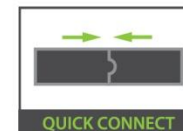

iMount
pro

19" - 42"
48_{cm} - 106_{cm}

IMP-F1942

Fixed

- VESA & Non VESA:
up to 200x200mm
- Weight: up to 66lbs/ 30kg
- Distance from wall: 0.8"/ 2cm
- Color: ● Metallic Black

Price:

Barcode/ UPC:

19" - 42"
48_{cm} - 106_{cm}

IMP-TC1942

Tilt

- VESA & Non VESA:
up to 200x200mm
- Weight: up to 88lbs/ 40kg
- Distance from wall: 2.8"/ 7cm
- Color: ● Metallic Black

Price:

Barcode/ UPC:

26" - 66"
66_{cm} - 165_{cm}

IMP-FC2665

Fixed