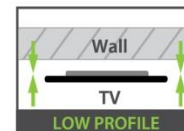

iMount
pro

19" - 42"
48_{cm} - 106_{cm}

IMP-F1942

Fixed

- VESA & Non VESA:
up to 200x200mm
- Weight: up to 66lbs/ 30kg
- Distance from wall: 0.8"/ 2cm
- Color: ● Metallic Black

Price:

Barcode/ UPC:

19" - 42"
48_{cm} - 106_{cm}

IMP-TC1942

Tilt

- VESA & Non VESA:
up to 200x200mm
- Weight: up to 88lbs/ 40kg
- Distance from wall: 2.8"/ 7cm
- Color: ● Metallic Black

Price:

Barcode/ UPC:

26" - 66"
66_{cm} - 165_{cm}

IMP-FC2665

Fixed

- VESA & Non VESA:
up to 400x400mm
- Weight: up to 110lbs/ 50kg
- Distance from wall: 1.2"/ 3.1cm
- Color: ● Metallic Black

Price:

Barcode/ UPC:

26" - 66"
66_{cm} - 165_{cm}

IMP-TC2665

Tilt

- VESA & Non VESA:
up to 400x400mm
- Weight: up to 66bs/ 30kg
- Distance from wall: Min. 2.8"/ 7.1cm
- Color: ● Metallic Black