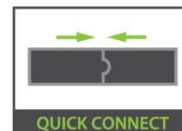

Price:

Barcode/ UPC:

42" - 90"

106_{cm} - 229_{cm}

IMP-FC4290

Fixed

- VESA & Non VESA:
up to 400x400mm
- Weight: up to 132lbs/ 60kg
- Distance from wall: 1.1"/ 2.7cm
- Color: ● Metallic Black

Price:

Barcode/ UPC:

42" - 90"
106_{cm} - 229_{cm}

IMP-TC4290

Tilt

- VESA & Non VESA:
up to 400x400mm
- Weight: up to 132lbs/ 60kg
- Distance from wall: 2.8"/ 7.1cm
- Color: ● Metallic Black

Price:

Barcode/ UPC: