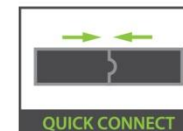

IMP-TC1942

Tilt

- VESA & Non VESA:
up to 200x200mm
- Weight: up to 88lbs/ 40kg
- Distance from wall: 2.8"/ 7cm
- Color: ● Metallic Black

Price:

Barcode/ UPC:

26" - 66"
66_{cm} - 165_{cm}

IMP-FC2665

Fixed

- VESA & Non VESA:
up to 400x400mm
- Weight: up to 110lbs/ 50kg
- Distance from wall: 1.2"/ 3.1cm
- Color: ● Metallic Black

Price:

Barcode/ UPC:

26" - 66"
66_{cm} - 165_{cm}

IMP-TC2665

Tilt

- VESA & Non VESA:
up to 400x400mm
- Weight: up to 66bs/ 30kg
- Distance from wall: Min. 2.8"/ 7.1cm
- Color: ● Metallic Black