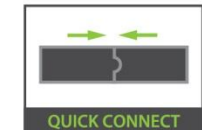

Price:

Barcode/ UPC:

26" - 60"

66_{cm} - 152_{cm}

IMP-FMC2660

Full Motion 4

- VESA & Non VESA:
up to 400x400mm
- Weight: up to 55lbs/ 25kg
- Distance from wall:
Min. 2.3" / 5.8cm | Max. 17.5" / 44.4cm
- Color: ● Metallic Black

Price:

Barcode/ UPC:

42" - 90"

106_{cm} - 229_{cm}

IMP-FC4290

Fixed

- VESA & Non VESA:
up to 400x400mm
- Weight: up to 132lbs/ 60kg
- Distance from wall: 1.1"/ 2.7cm
- Color: ● Metallic Black

Price: